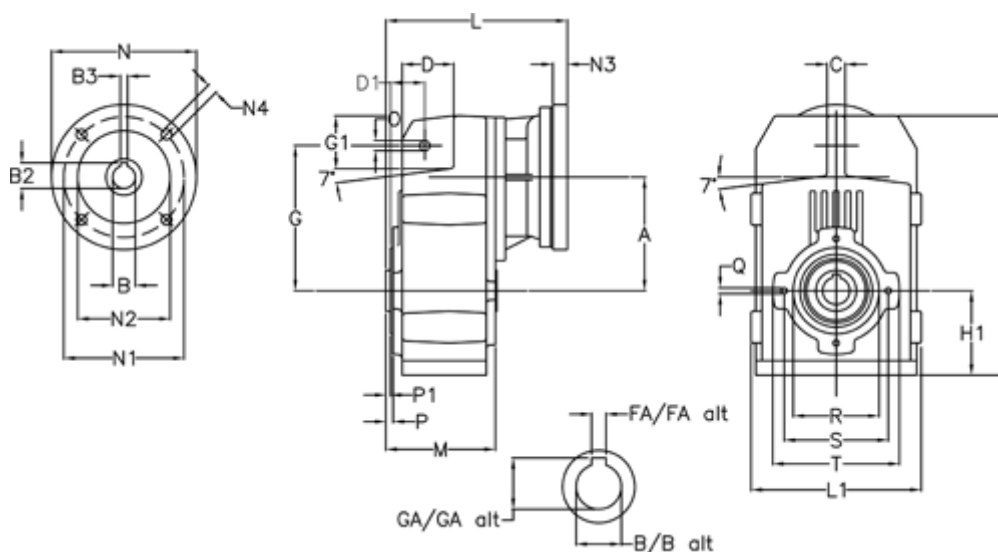

Article number: 29560301683240

Description: Shaft mounted gear
A312H35-16,8-P100B5

Measures

A = 150.50	FA = 10	M = 125.0	Q = M10x17
B = 35	G = 170	N = 250	R = 110
B1 = 28	G1 = 84.0	N1 = 215	S = 130
B2 = 31.3	GA = 38.3	N2 = 180	T = 150
B3 = 8	H = 326.0	N4 = M12x16	
C = 20	H1 = 102.0	O = 13	
D = 68.0	L = 255.0	P = 6.5	
D1 = 54.0	L1 = 210	P1 = 3.5	